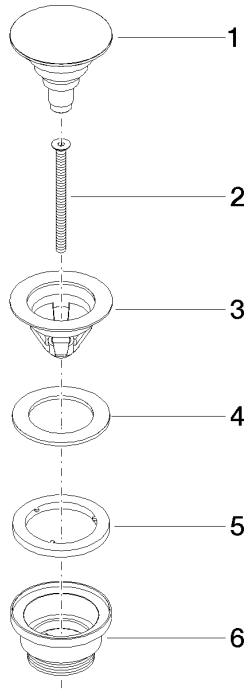

10 125 970

Fits: IMO, LULU, MADISON, MEM, TARA,  
CL.1, LISSÉ, VAIA, META, CYO

	Dark Chrome	10 125 970-19
	Chrome	10 125 970-00
	Brushed Platinum	10 125 970-06
	Platinum	10 125 970-08
	Durabrand (23kt Gold)	10 125 970-09
	Light Gold	10 125 970-26
	Brushed Light Gold	10 125 970-27
	Brushed Durabrand (23kt Gold)	10 125 970-28
	Matte Black	10 125 970-33
	Platinum / Brushed Platinum	10 125 970-36
	Durabrand / Brushed Durabrand (23kt Gold)	10 125 970-38
	Brushed Bronze	10 125 970-42
	Brushed Champagne (22kt Gold)	10 125 970-46
	Champagne (22kt Gold)	10 125 970-47
	Brushed Chrome	10 125 970-93
	Brushed Dark Platinum	10 125 970-99

## Basin Waste with push fastening 1 1/4" - Dark Chrome

---

IMO

10 125 970

Only suitable for basins with an overflow.

10 125 970

mm [inches]

10 125 970

Parts for other finishes can be found here: [Chrome](#)

**Spare parts list**

No.	Item Number	Name	Quantity used	Delivery time
1	04 31 20 096 00-19	plug	1	-
Spare part can no longer be ordered, please order the replacement item				
2	09 30 30 179 90	screw	1	2
3	09 11 01 038-19	cup	1	20
4	09 14 05 061 90	seal	1	2
5	09 14 03 153 90	seal	1	2
6	09 11 10 156-19	connection	1	20