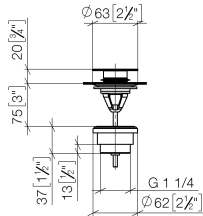

## Basin Waste with push fastening 1 1/4" - Dark Chrome

---

IMO

10 125 970

Only suitable for basins with an overflow.

10 125 970

mm [inches]

10 125 970

Parts for other finishes can be found here: [Chrome](#)

**Spare parts list**

No.	Item Number	Name	Quantity used	Delivery time
1	04 31 20 096 00-19	plug	1	-
Spare part can no longer be ordered, please order the replacement item				
2	09 30 30 179 90	screw	1	2
3	09 11 01 038-19	cup	1	20
4	09 14 05 061 90	seal	1	2
5	09 14 03 153 90	seal	1	2
6	09 11 10 156-19	connection	1	20